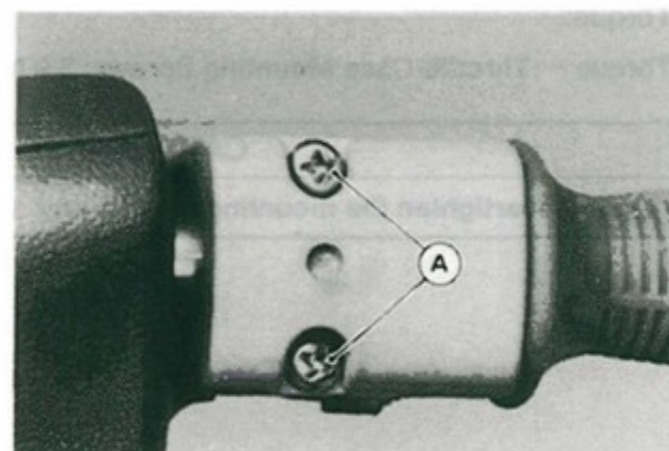

Throttle Case and Cable Removal

- Disconnect the throttle cable from carburetor.
- Remove:
  - Handlebar Pad
  - Throttle Case Mounting Screws [A]
  - Start/Stop Switch
  - Handlebar
  - Steering Cover
- Disconnect the throttle cable from case.
- Use a screw driver [A] to separate the tip of the cable end [B] from the case body.
- Take out the bolts [A] and remove the grommet [B].
- Remove the throttle cable by carefully pulling the cable through the hull.