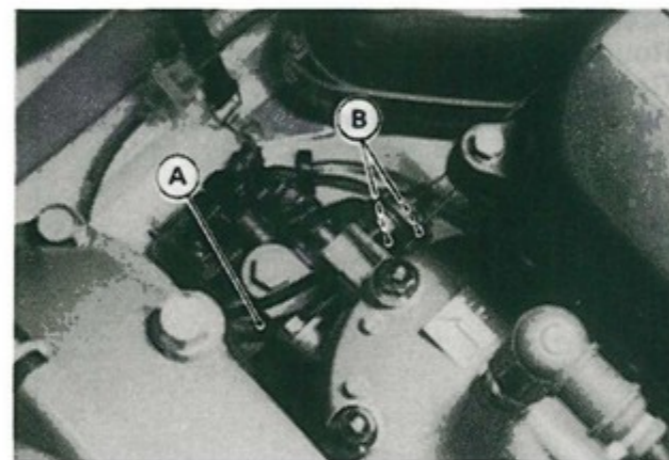

Download from
Dreamstime.com

ID 2468711

© Milan Surkala | Dreamstime.com

[Kawasaki Xi 750 Manual](#)

FUEL SYSTEM 2-7

Throttle Cable

Throttle Cable Adjustment

- Check throttle cable adjustment.
- With the throttle lever released, the lower stop on the throttle pivot arm [A] should rest against the idle adjust screw [B], and there should be slight slack in the throttle cable.
- When the throttle lever is fully applied (pulled), the upper stop on the pivot arm should be all the way up against the stop on the carburetor.

- If necessary, adjust the throttle cable [A].
- Loosen and turn the locknuts [B] at the cable holder until the lower stop on the pivot arm hits against the idle adjust screw with slight cable slack.
- Tighten the locknuts securely.

Throttle Case and Cable Removal

- Disconnect the throttle cable from carburetor.
- Remove:
  - Handlebar Pad
  - Throttle Case Mounting Screws [A]
  - Start/Stop Switch
  - Handlebar
  - Steering Cover
- Disconnect the throttle cable from case.
- Use a screw driver [A] to separate the tip of the cable end [B] from the case body.
- Take out the bolts [A] and remove the grommet [B].
- Remove the throttle cable by carefully pulling the cable through the hull.

[RepairManual.com](#)

[Kawasaki Xi 750 Manual](#)