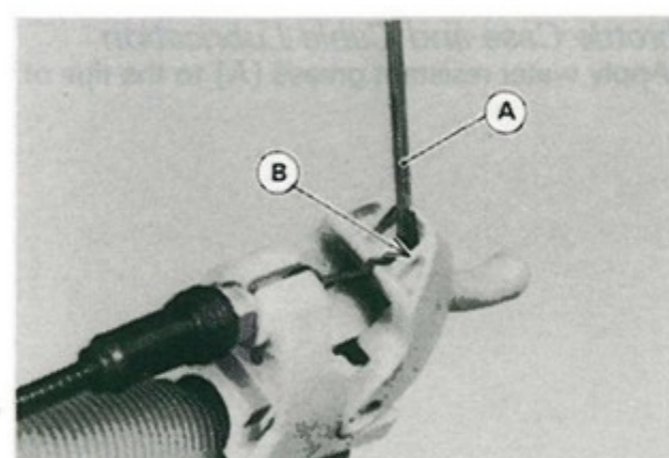

Throttle Case and Cable Removal

- Disconnect the throttle cable from carburetor.
- Remove:
  - Handlebar Pad
  - Throttle Case Mounting Screws [A]
  - Start/Stop Switch
  - Handlebar
  - Steering Cover
- Disconnect the throttle cable from case.
- Use a screw driver [A] to separate the tip of the cable end [B] from the case body.
- Take out the bolts [A] and remove the grommet [B].
- Remove the throttle cable by carefully pulling the cable through the hull.