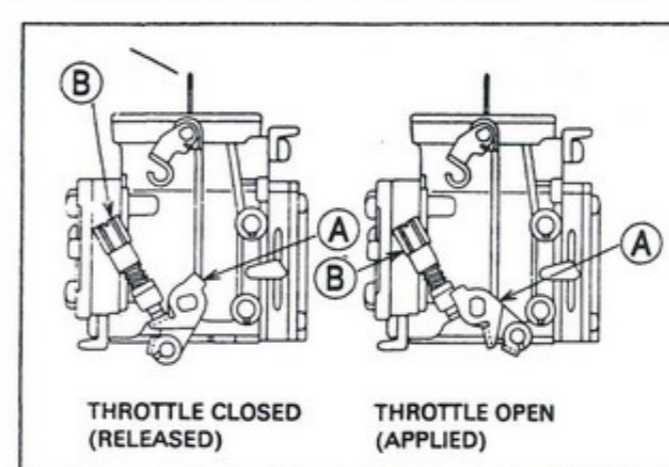

FUEL SYSTEM 2-7

Throttle Cable

Throttle Cable Adjustment

- Check throttle cable adjustment.
- With the throttle lever released, the lower stop on the throttle pivot arm [A] should rest against the idle adjust screw [B], and there should be slight slack in the throttle cable.
- When the throttle lever is fully applied (pulled), the upper stop on the pivot arm should be all the way up against the stop on the carburetor.

- If necessary, adjust the throttle cable [A].
- Loosen and turn the locknuts [B] at the cable holder until the lower stop on the pivot arm hits against the idle adjust screw with slight cable slack.
- Tighten the locknuts securely.